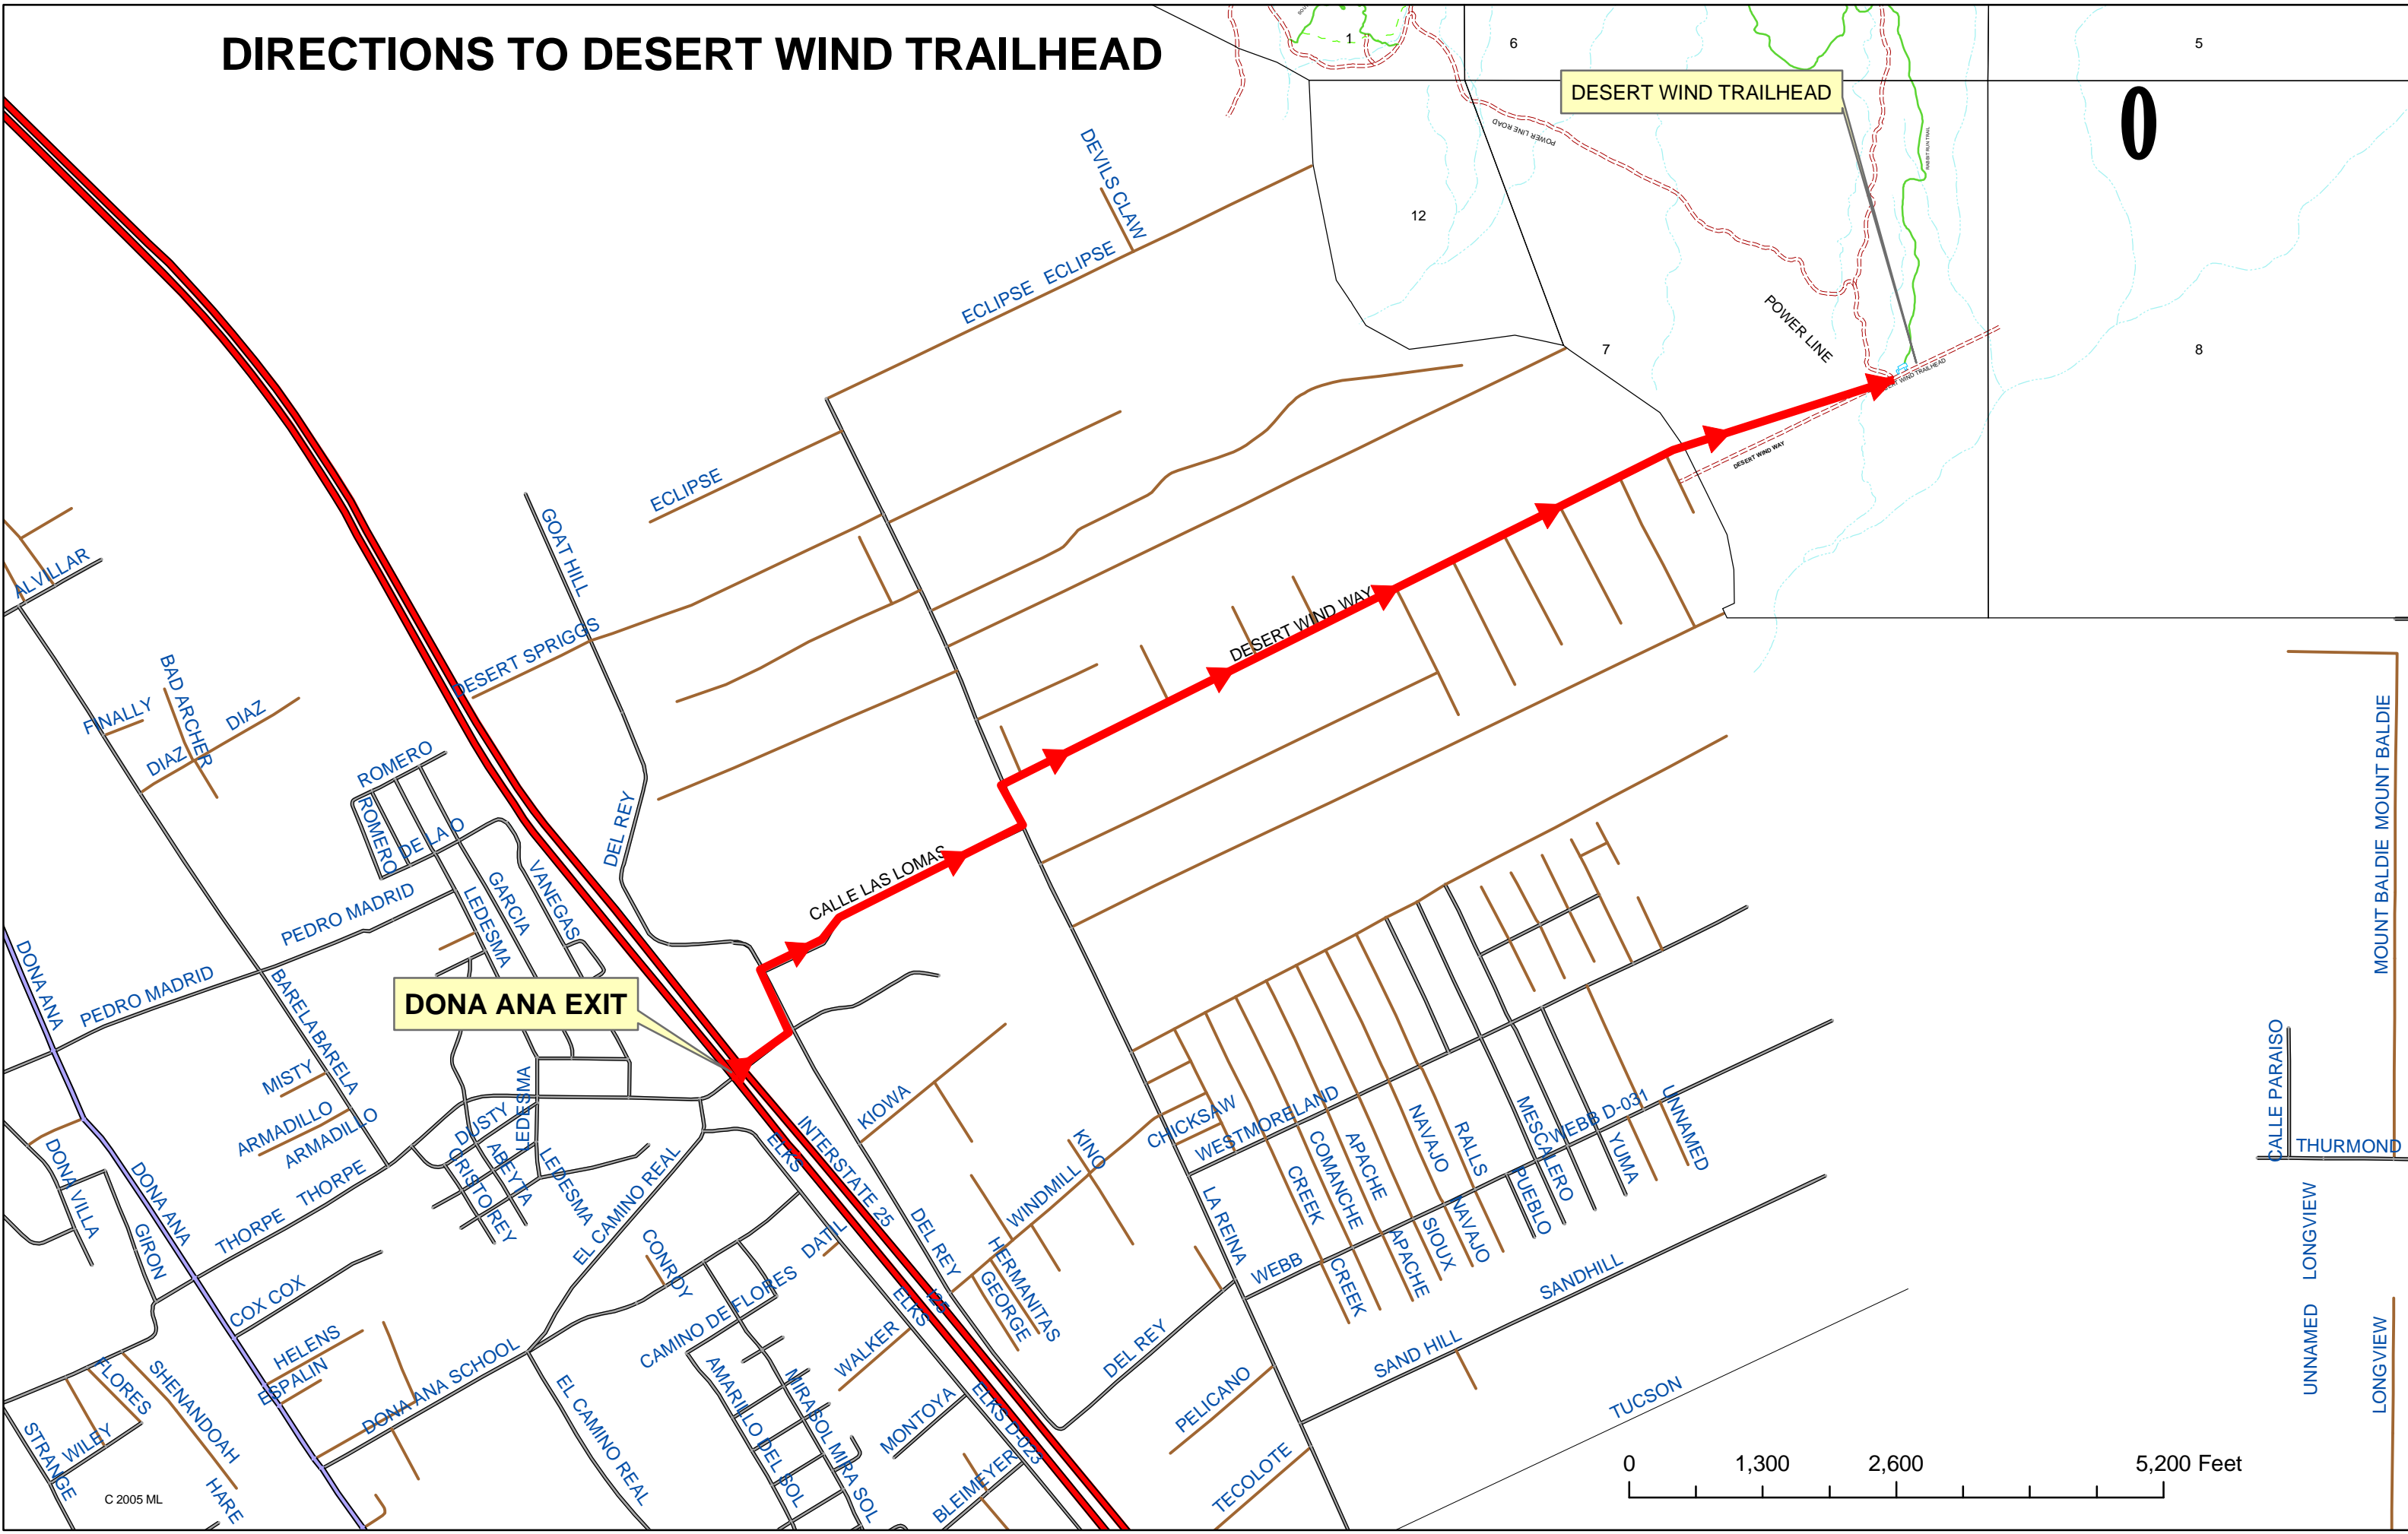

DIRECTIONS TO DESERT WIND TRAILHEAD

DONA ANA EXIT

DESERT WIND TRAILHEAD

0 1,300 2,600 5,200 Feet