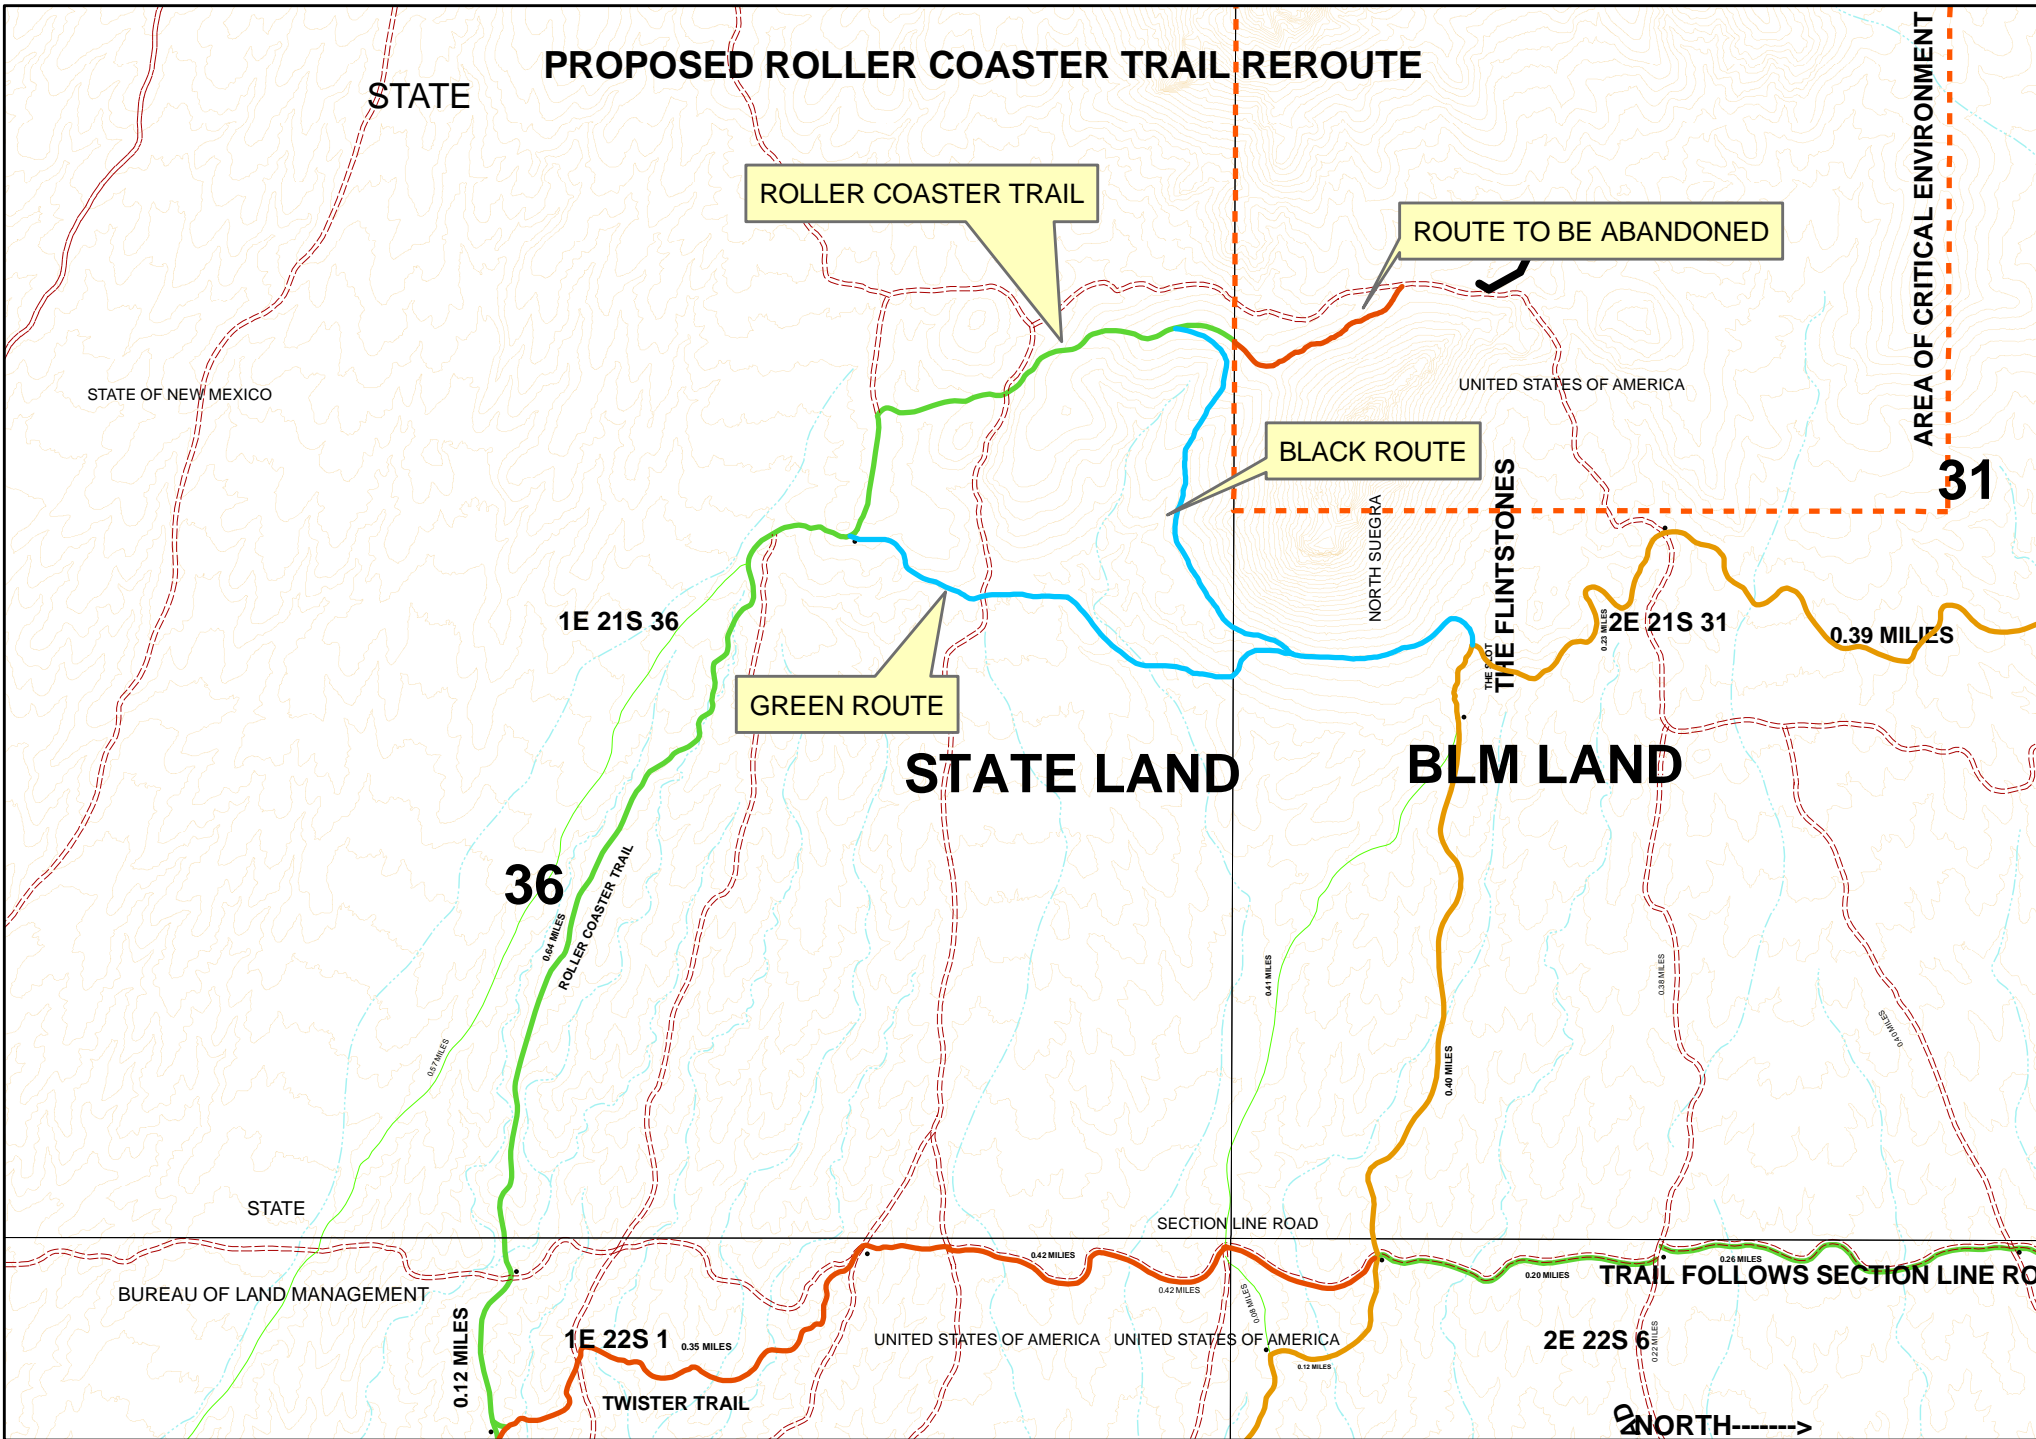

PROPOSED ROLLER COASTER TRAIL REROUTE

0 1,150 2,300 4,600 Feet

NORTH →